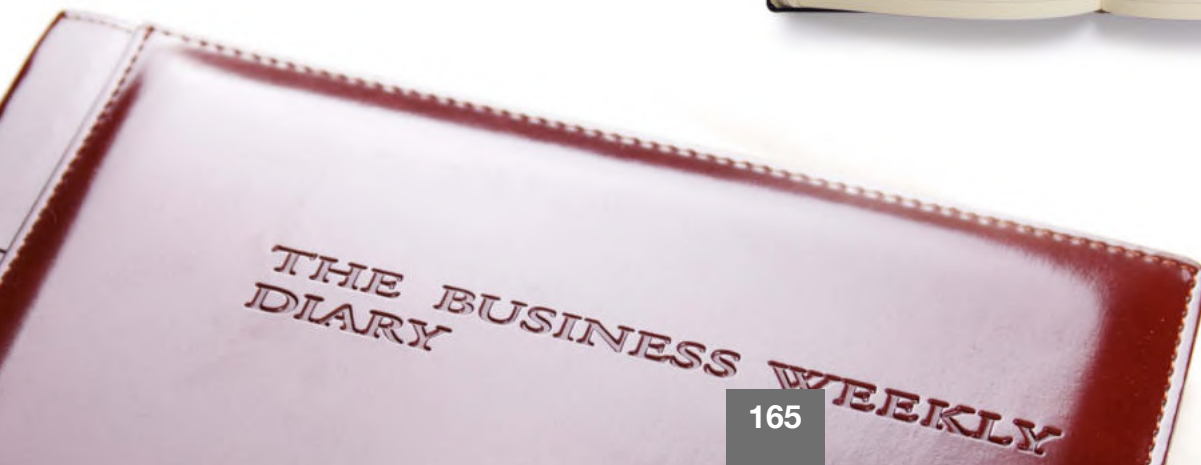

-  cm 17x24
-  Coagulato poliuretano
-  1/10
-  In astuccio

MADE IN ITALY

marrone

rosso

0231 Agenda Business Settimanale

-  cm 26,5x21
-  Coagulato poliuretano
-  1/10
-  In astuccio

0392 Agendina Business Settimanale